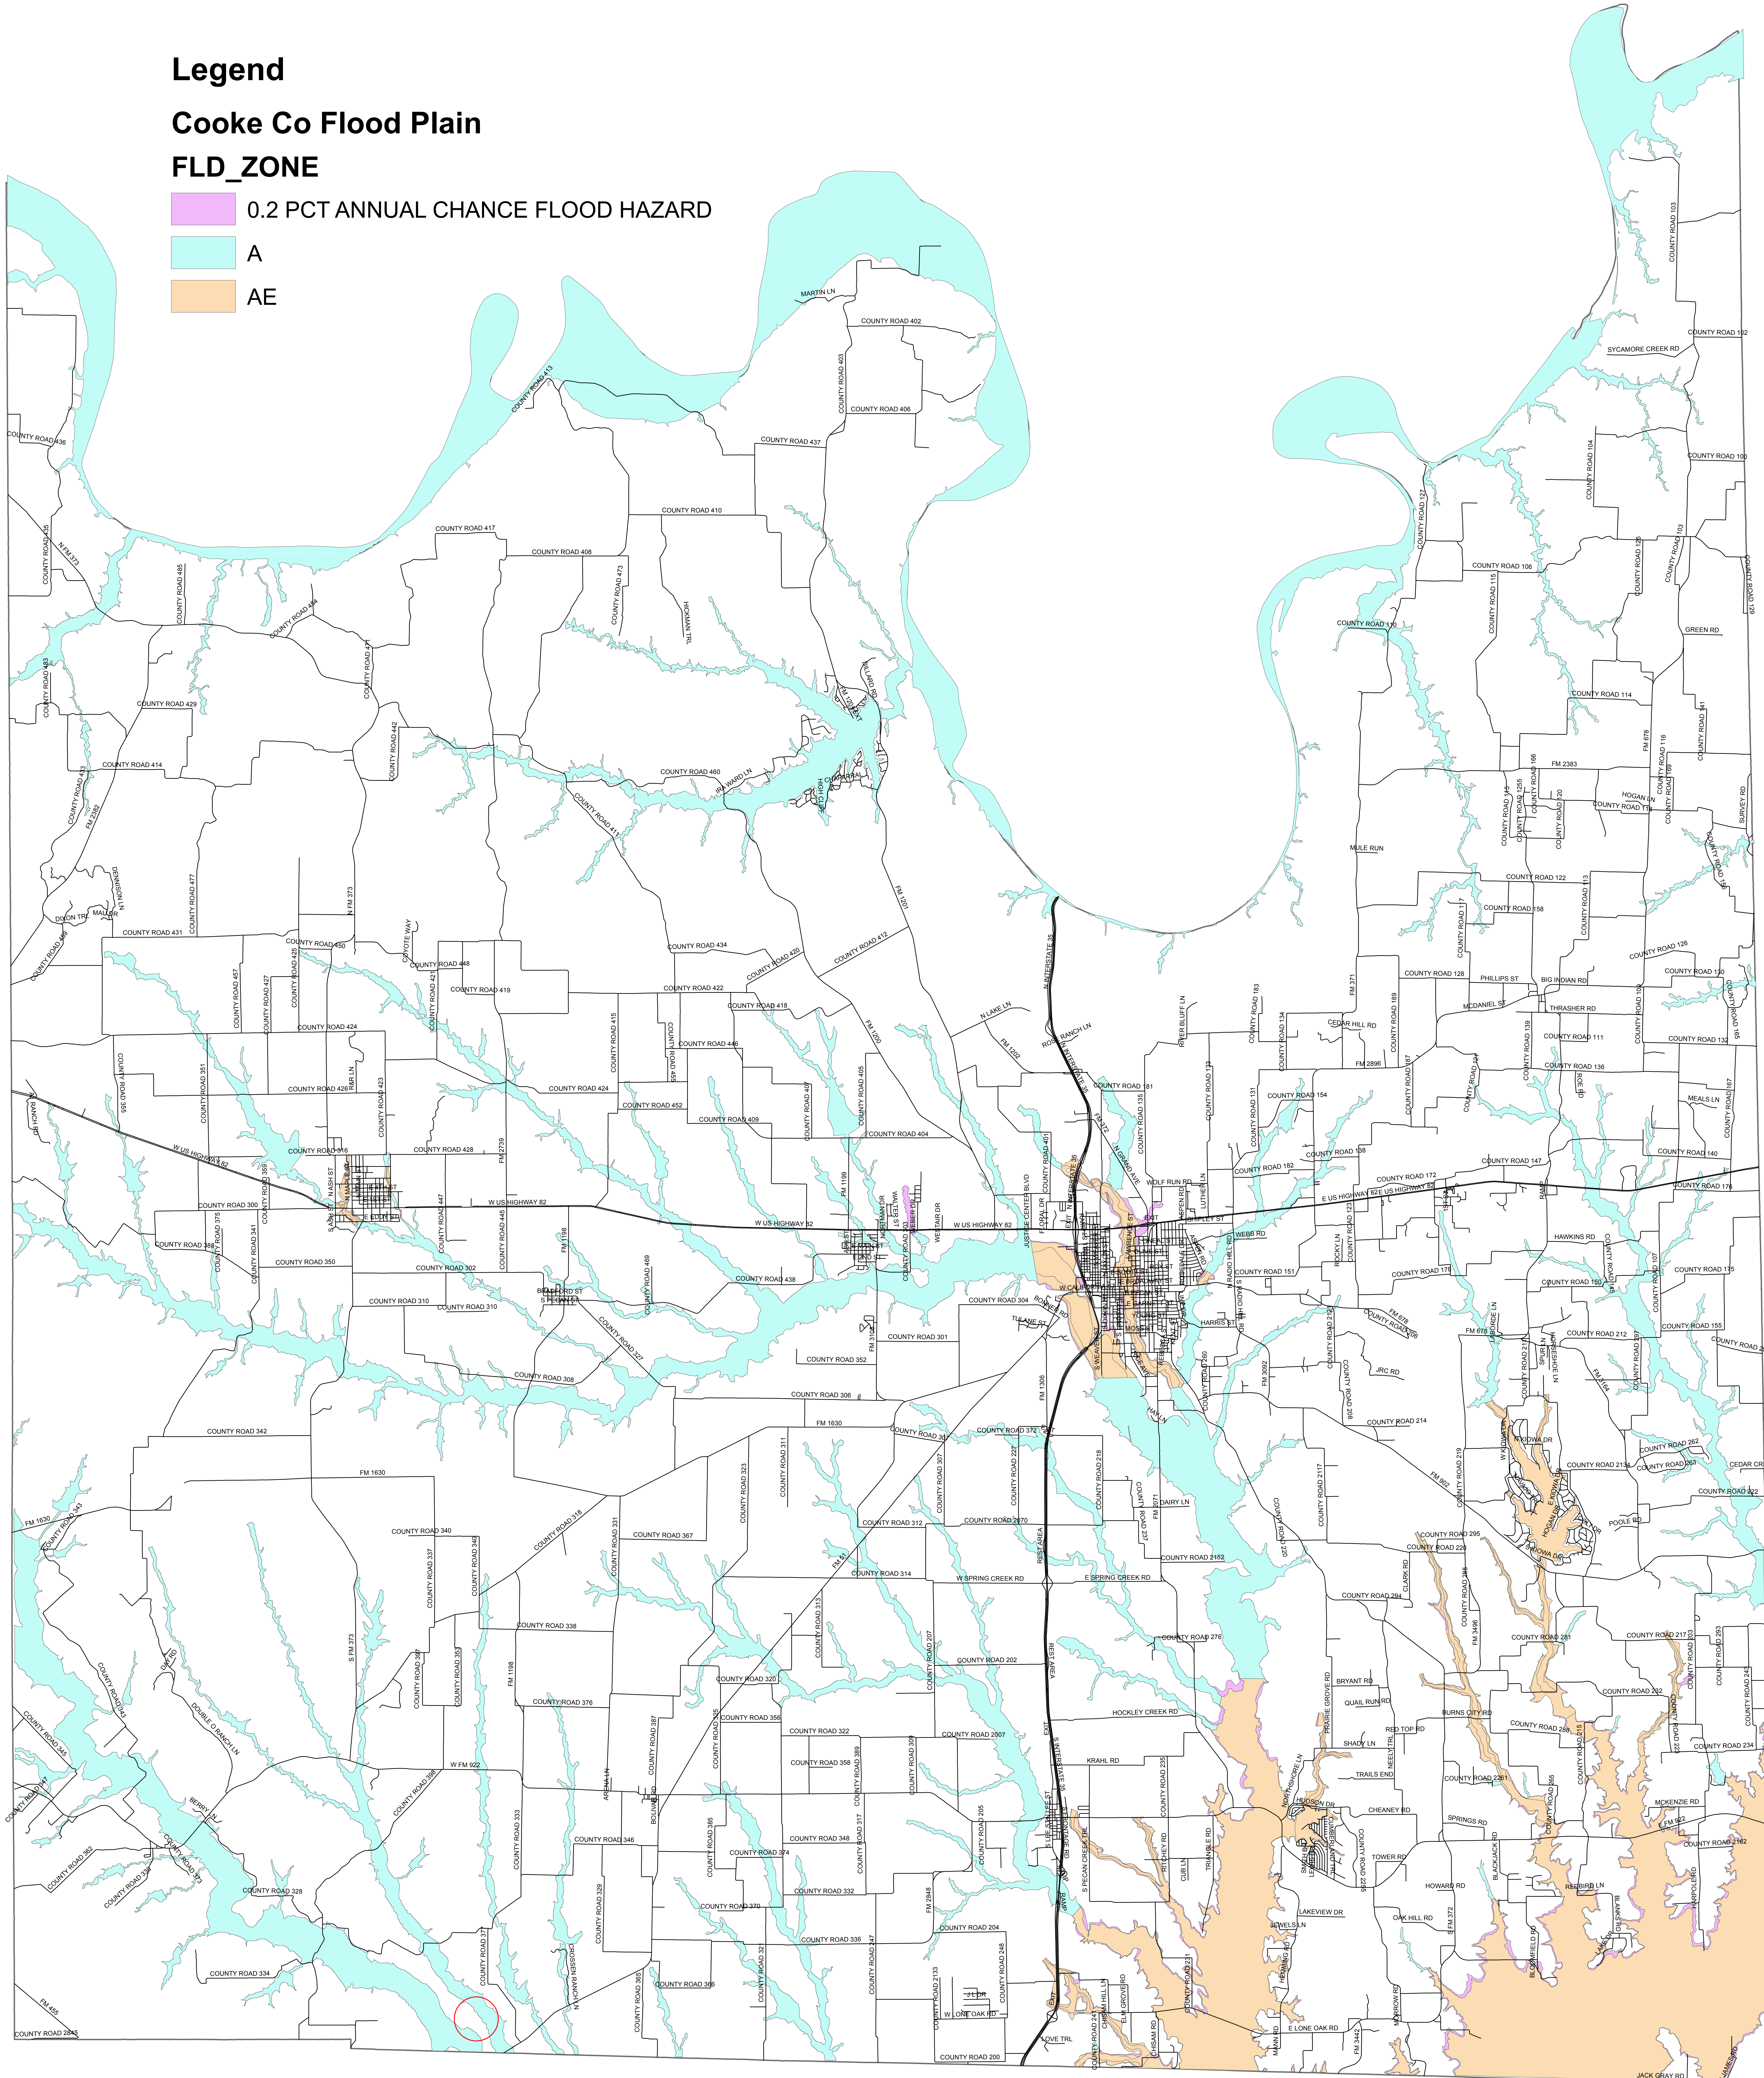

Cooke County

Legend

Cooke Co Flood Plain

FLD_ZONE

- 0.2 PCT ANNUAL CHANCE FLOOD HAZARD
- A
- AE

Flood Plain Zones